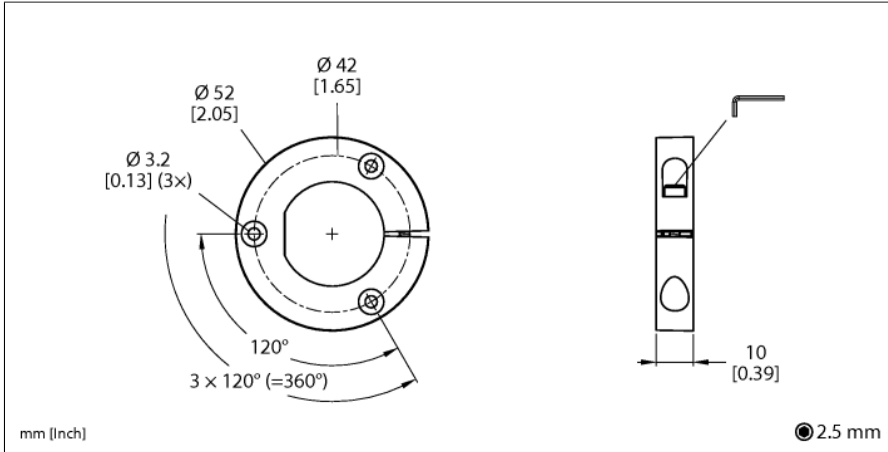

Accessories

Positioning Element For Encoders RI-QR24 P8-RI-QR24

- Positioning element with blanking plug for large shafts

Type	P8-RI-QR24
ID	1590916
Housing material	Metal/plastic