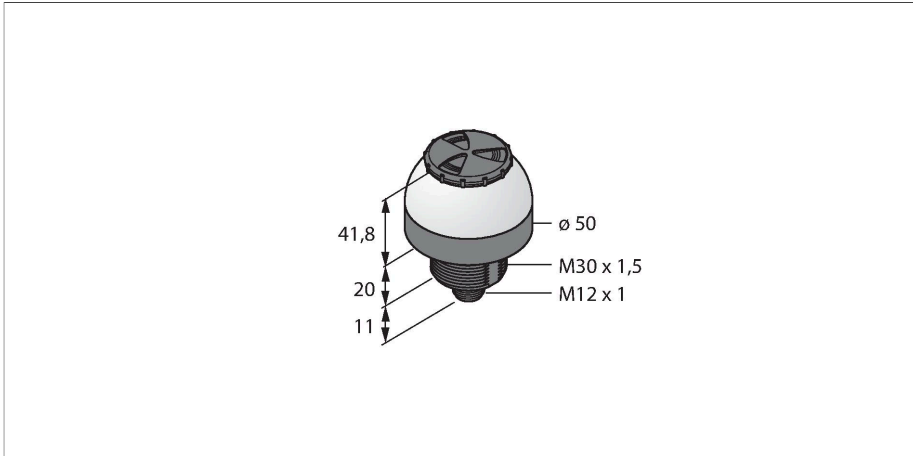

K50LGRALSYPQ

LED Indicator – Beacon with Audible Signal

Technical data

Type	K50LGRALSYPQ
ID	3019118
Signal and display data	
Purpose	LED indicator light
Function	Spotlight
Light type	Green Red Yellow
Dimmable	No
Features of color 1	Green, Permanently on
Features of color 2	Red
Features of color 3	Yellow
Features of color 4	Yellow
Acoustic signal	Continuous tone, 94 dB
Special features	Wash down
Electrical data	
Operating voltage	12...30 VDC
DC rated operational current	≤ 65 mA
Max. current consumption per color	35 mA
Max. current consumption of beeper	35 mA
Input type	PNP
Response time typical	< 1 ms
Mechanical data	
Cascadable	No
Design	Dome, K50L
Dimensions	Ø 50 x 73 mm
Housing material	Plastic, PC Thermoplastic material, Black

Features

- LED all-round visible
- Continuous signal: 94dB
- Individually controllable
- Mechanical screw-in thread M30 x 1.5
- Protection class IP67
- Multicolor: Green (COL 1) / Red (COL 2) / Yellow (COL 3)
- Male M12 x 1, 5-pin
- Operating voltage 12...30 VDC

Technical data

Window material	Polycarbonate, diffuse
Electrical connection	Connector, M12 × 1, PVC
Number of cores	5
Ambient temperature	-20...+50 °C
Relative humidity	0...95 %
Protection class	IP67
Tests/approvals	
Approvals	CE, UL listed

Dimension drawing	Type	ID	
	RKC4.5T-2/TEL	6625016	Connection cable, M12 female connector, straight, 5-pin, cable length: 2 m, jacket material: PVC, black; cULus approval
	WKC4.5T-2/TEL	6625028	Connection cable, M12 female connector, angled, 5-pin, cable length: 2 m, jacket material: PVC, black; cULus approval