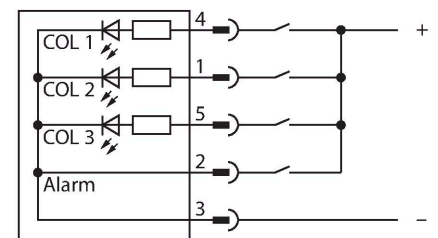

K50LGRALSYPQ

LED Indicator – Beacon with Audible Signal

Technical data

Type	K50LGRALSYPQ
ID	3019118
Signal and display data	
Purpose	LED indicator light
Function	Spotlight
Light type	Green Red Yellow
Dimmable	No
Features of color 1	Green, Permanently on
Features of color 2	Red
Features of color 3	Yellow
Features of color 4	Yellow
Acoustic signal	Continuous tone, 94 dB
Special features	Wash down
Electrical data	
Operating voltage	12...30 VDC
DC rated operational current	≤ 65 mA
Max. current consumption per color	35 mA
Max. current consumption of beeper	35 mA
Input type	PNP
Response time typical	< 1 ms
Mechanical data	
Cascadable	No
Design	Dome, K50L
Dimensions	Ø 50 x 73 mm
Housing material	Plastic, PC Thermoplastic material, Black

Features

- LED all-round visible
- Continuous signal: 94dB
- Individually controllable
- Mechanical screw-in thread M30 x 1.5
- Protection class IP67
- Multicolor: Green (COL 1) / Red (COL 2) / Yellow (COL 3)
- Male M12 x 1, 5-pin
- Operating voltage 12...30 VDC

Wiring diagram

Functional principle

The LED is IP67 / IP69k rated and qualified for indoor and outdoor applications. Depending on the connection, one of the two colors lights steady for the duration of a PNP input signal.

Dimension drawing	Type	ID	
	RKC4.5T-2/TEL	6625016	Connection cable, M12 female connector, straight, 5-pin, cable length: 2 m, jacket material: PVC, black; cULus approval
	WKC4.5T-2/TEL	6625028	Connection cable, M12 female connector, angled, 5-pin, cable length: 2 m, jacket material: PVC, black; cULus approval